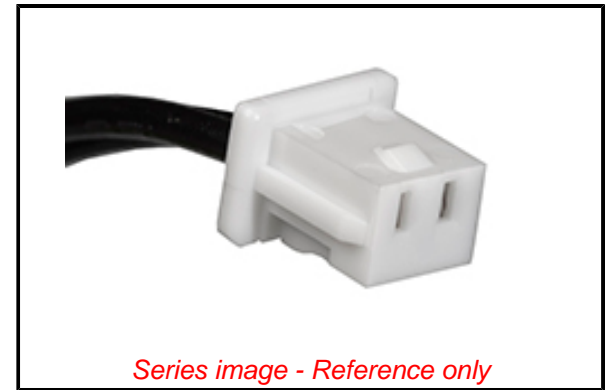

PLEASE CHECK WWW.MOLEX.COM FOR LATEST PART INFORMATION

Part Number: [0151340203](#)
Status: **Active**
Overview: [PicoBlade Connector System](#)
Description: PicoBlade-to-PicoBlade Off-the-Shelf (OTS) Cable Assembly, Single Row, 300.00mm Length, 2 Circuits, Natural

Documents:

3D Model	RoHS Certificate of Compliance (PDF)
3D Model (PDF)	Product Literature (PDF)
Drawing (PDF)	

General

Product Family	Cable Assemblies
Series	15134
Application	Signal, Wire-to-Board, Wire-to-Wire
Assembly Configuration	Dual Ended Connectors
Connector to Connector	PicoBlade-to-PicoBlade
Overmolded	No
Overview	PicoBlade Connector System
Product Name	PicoBlade
Type	Discrete Wire Assembly
UPC	889056870740

Physical

Cable Length	300.00mm
Circuits (Loaded)	2
Color - Resin	Natural
Gender	Female-Female
Lock to Mating Part	Yes
Material - Metal	Phosphor Bronze
Material - Plating Mating	Tin
Material - Plating Termination	Tin
Material - Resin	Polyester
Net Weight	0.900/g
Number of Rows	1
Packaging Type	Bag
Pitch - Mating Interface	1.25mm
Plating min - Mating	0.889µm
Plating min - Termination	0.914µm
Single Ended	No
Termination Interface: Style	Crimp or Compression
Wire Insulation Diameter	0.90mm
Wire Size AWG	28
Wire/Cable Type	UL 1061

Electrical

Current - Maximum per Contact	1.0A
Voltage - Maximum	125V

Material Info

Reference - Drawing Numbers

Sales Drawing	2012341354-000

EU ELV

Not Relevant

EU RoHS

Compliant

REACH SVHC

Not Contained Per -
ED/71/2019 (16 July
2019)

Halogen-Free

Status

Not Low-Halogen

For more information, please visit [Contact US](#)

China ROHS

ELV

RoHS Phthalates

China RoHS

Green Image

Not Relevant

Not Contained

Search Parts in this Series

[15134 Series](#)

Mates With

PicoBlade Header [53261](#) , [53047](#) , [53398](#) ,
[53048](#)
PicoBlade Plug Housing [51047](#)